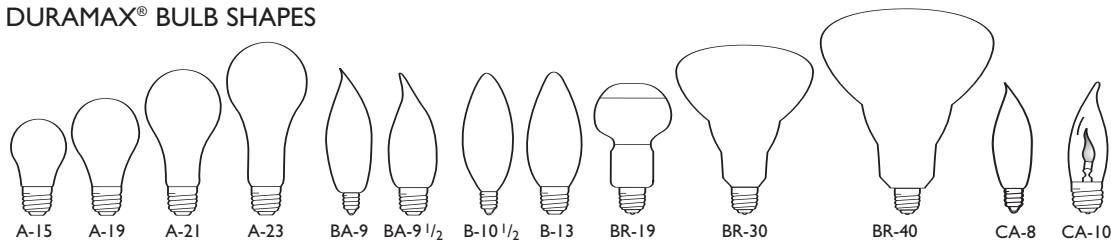

For the most current product information, go to the e-catalog on www.philips.com
Incandescent symbols and footnotes located on page 44

DURAMAX® BULB SHAPES