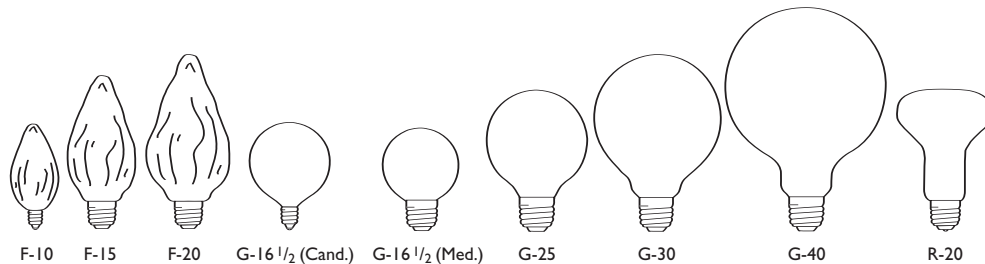

For the most current product information, go to the e-catalog on www.philips.com
Incandescent symbols and footnotes located on page 44

DURAMAX® BULB SHAPES