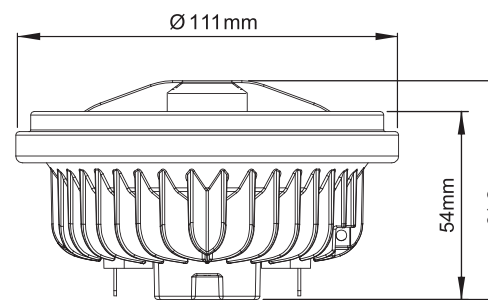

Specifications

1154301718

Colortemperature (CCT)	3000K - 1800K
Power consumption	12,5W
Current	350mA
Luminous intensity	800lm @ 3000K
Efficacy	64lm/W @ 3000K
CRI/Ra	>90
Dimensions	Ø111mm x 54mm

Dimensions